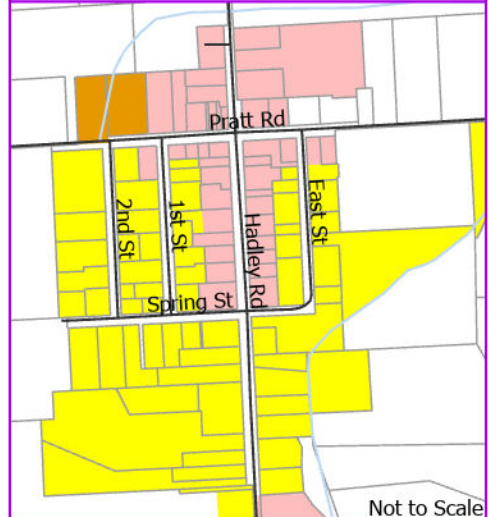

Hadley Township Zoning Map

- Hadley Roads
- Rivers
- Parcels
- Township Boundary
- Water Bodies

Zoning Districts

- AR Agricultural Residential
- R-1 Single Family Residential
- R-2 Multiple Family Residential
- R-3 Lake Lapeer Residential
- R-4 Big Fish/Davison Lake Residential
- RMH Residential Mobile Home
- C-1 Commercial
- C-2 Village Commercial
- M-1 Industrial
- REC Recreation

0 0.25 0.5 1 Miles

Downtown Area

Not to Scale