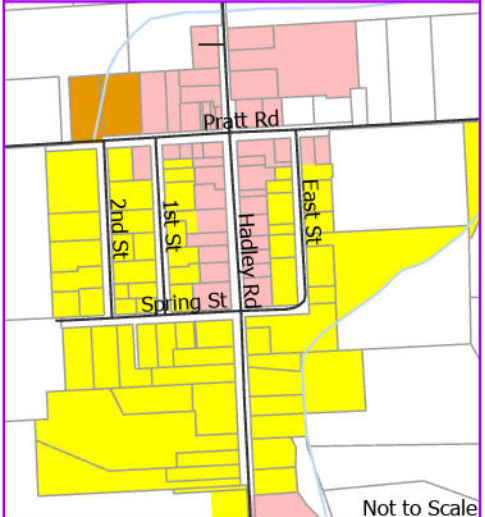

Hadley Township Zoning Map

- Hadley Roads
- Rivers
- Parcels
- Township Boundary
- Water Bodies

Zoning Districts

- AR Agricultural Residential
- R-1 Single Family Residential
- R-2 Multiple Family Residential
- R-3 Lake Lapeer Residential
- R-4 Big Fish/Davison Lake Residential
- RMH Residential Mobile Home
- C-1 Commercial
- C-2 Village Commercial
- M-1 Industrial
- REC Recreation

0 0.25 0.5 1 Miles

Downtown Area

Not to Scale